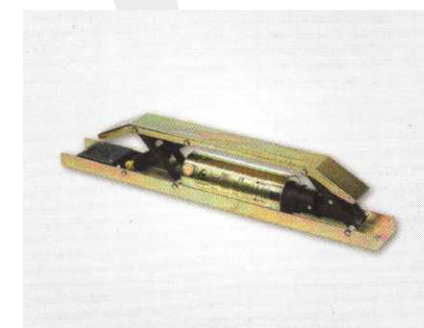

UNLOCKING MAGNET