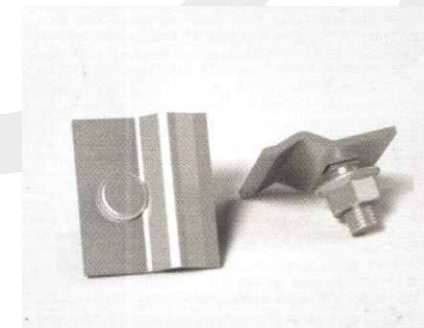

SHEET RAIL CLAW