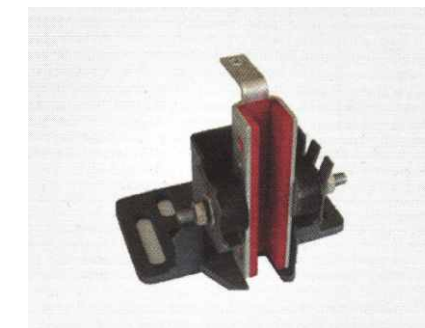

FIXED SKATES