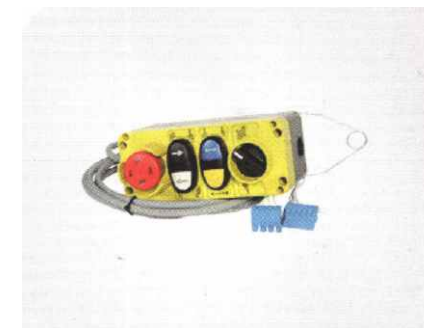

PLASTIC SPIRAL HOSE

THIMBLE

OVERSPEED GOVERNOR

RESISTANCE

OVERSPEED GOVERNOR WEIGHT

TENSIONER

PANEL LIMIT SWITCH

REVISION HAND CONTROL